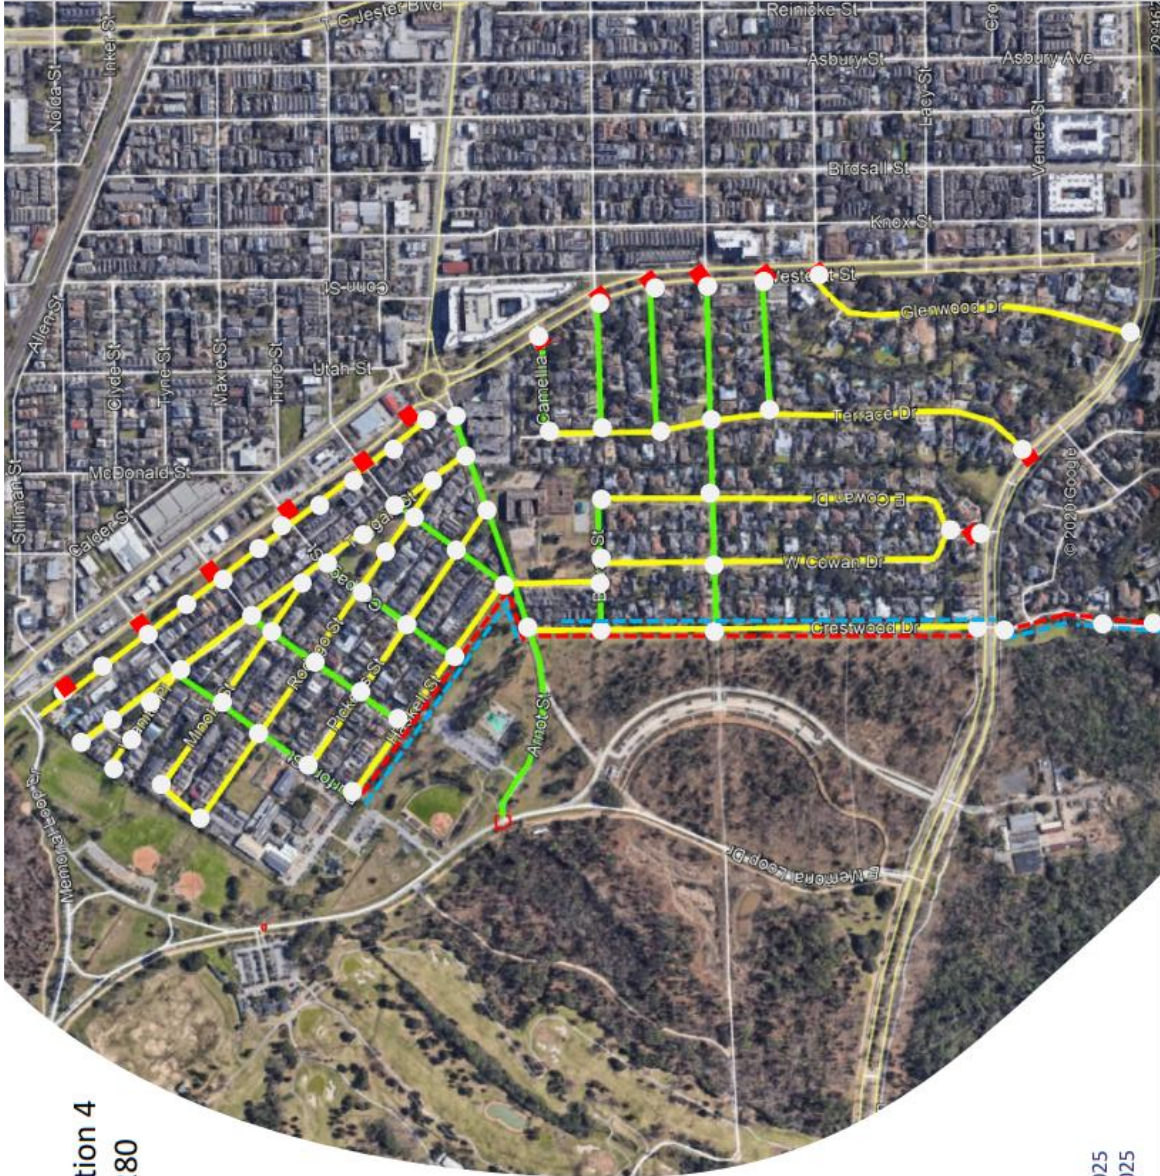

Texas Children's Houston Open Event Impact Community Notification

Impact Dates: Sunday, March 23, 2025 – Sunday, March 30, 2025

Exhibit E (Curb Lane Closure Map)

# of Intersections 70
# of Signs per intersection 4
Yard Signs needed: 280

Mayor's Office of Special Events

- Yard Signs
- Cone Line
- ENP's
- Barricades – Plan B

HOUSTON OPEN
Neighborhood
Curb Lane Closure Map

IMPACT DATES:
Install: Wednesday, March 26, 2025
De-install: Monday, March 31, 2025