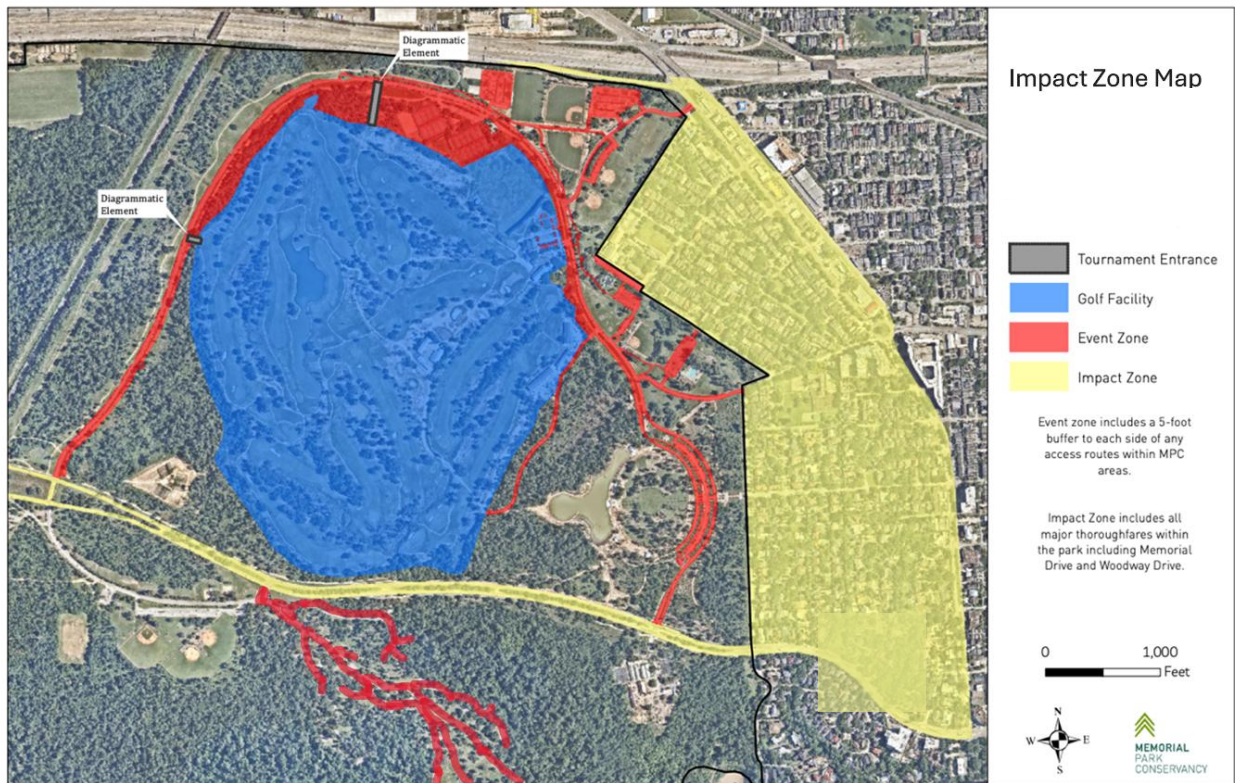

Texas Children's Houston Open Event Impact Community Notification

Impact Dates: Sunday, March 23, 2025 – Sunday, March 30, 2025

Memorial Park FAQs

- Location: Memorial Park Golf Course
- Event Management: Astros Golf Foundation in partnership with the Houston Parks and Recreation Department. Additional details may be found on the [Houston Open website](#), the [Houston Municipal Golf website](#), the [City of Houston website](#), and the [Houston Parks and Recreation Department](#).
- Memorial Park, the Seymour Lieberman Trail and the Clay Family Eastern Glades will remain open to the public during the tournament hours, however, certain areas of the park adjacent to the golf course may be closed or subject to detours to enhance public safety. There will be NO Tennis Court, Volleyball, Baseball or Soccer Field, Eastern Glades Picnic Pavilion, Playground, MP greenspace, Swimming Pool, or Fitness Center rentals/permits during the week tournament impact dates.
- East and West Memorial Loop Drive
 - Park Access
 - Restricted access Thursday – Sunday (March 27th-30th), starting at 11:59 PM Wednesday, March 26th.
 - Parking
 - Available Monday – Wednesday (March 24th – 26th)
 - Restricted access Thursday – Sunday (March 27th- March 30th)