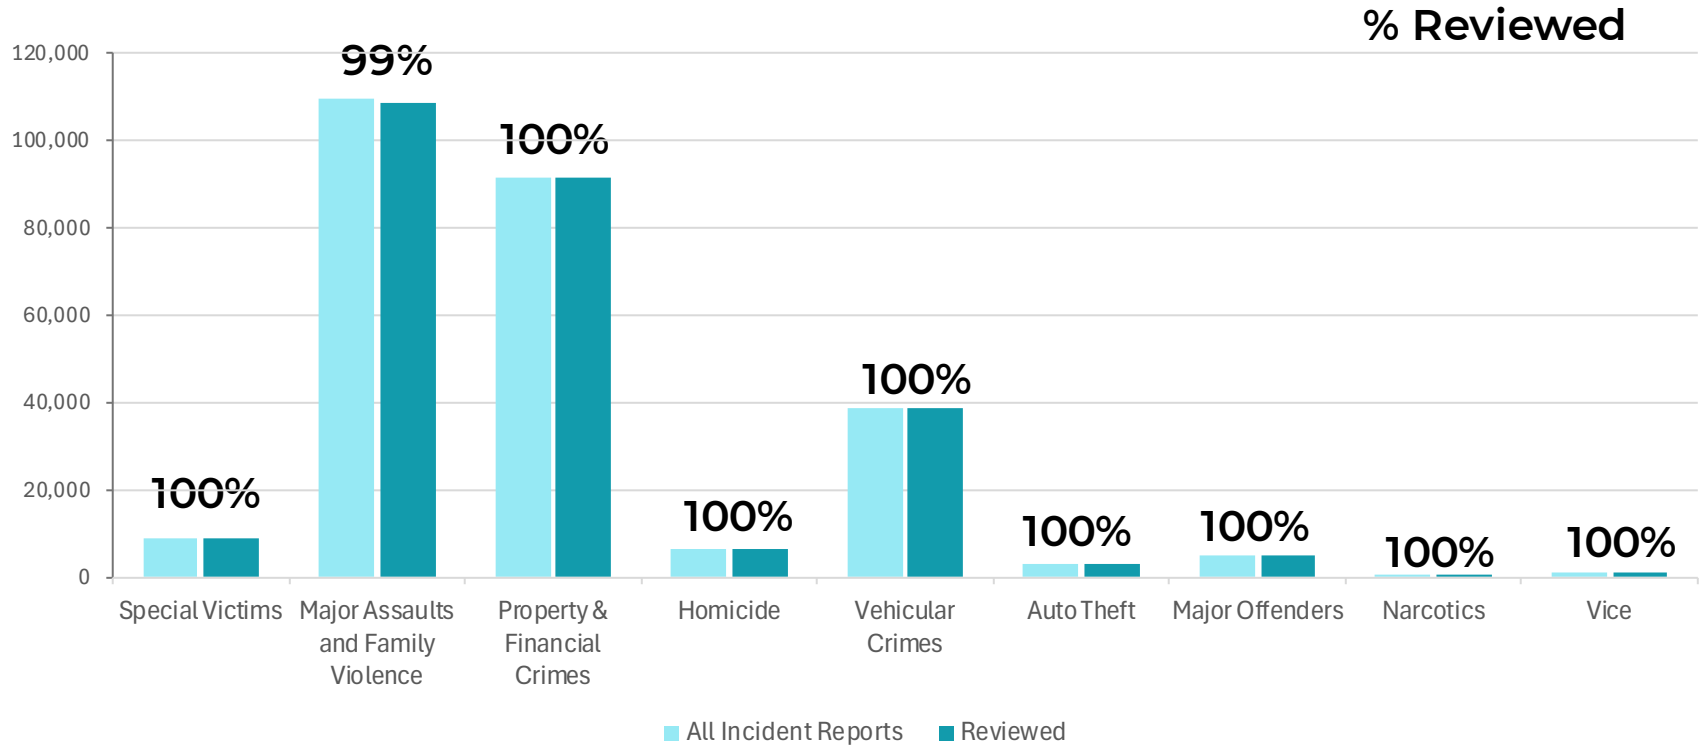

Divisional Review

HPD tracks the total number of reviewed incidents, and the progress made by each division. The chart above shows the divisions with the highest number of incidents and their respective review progress.