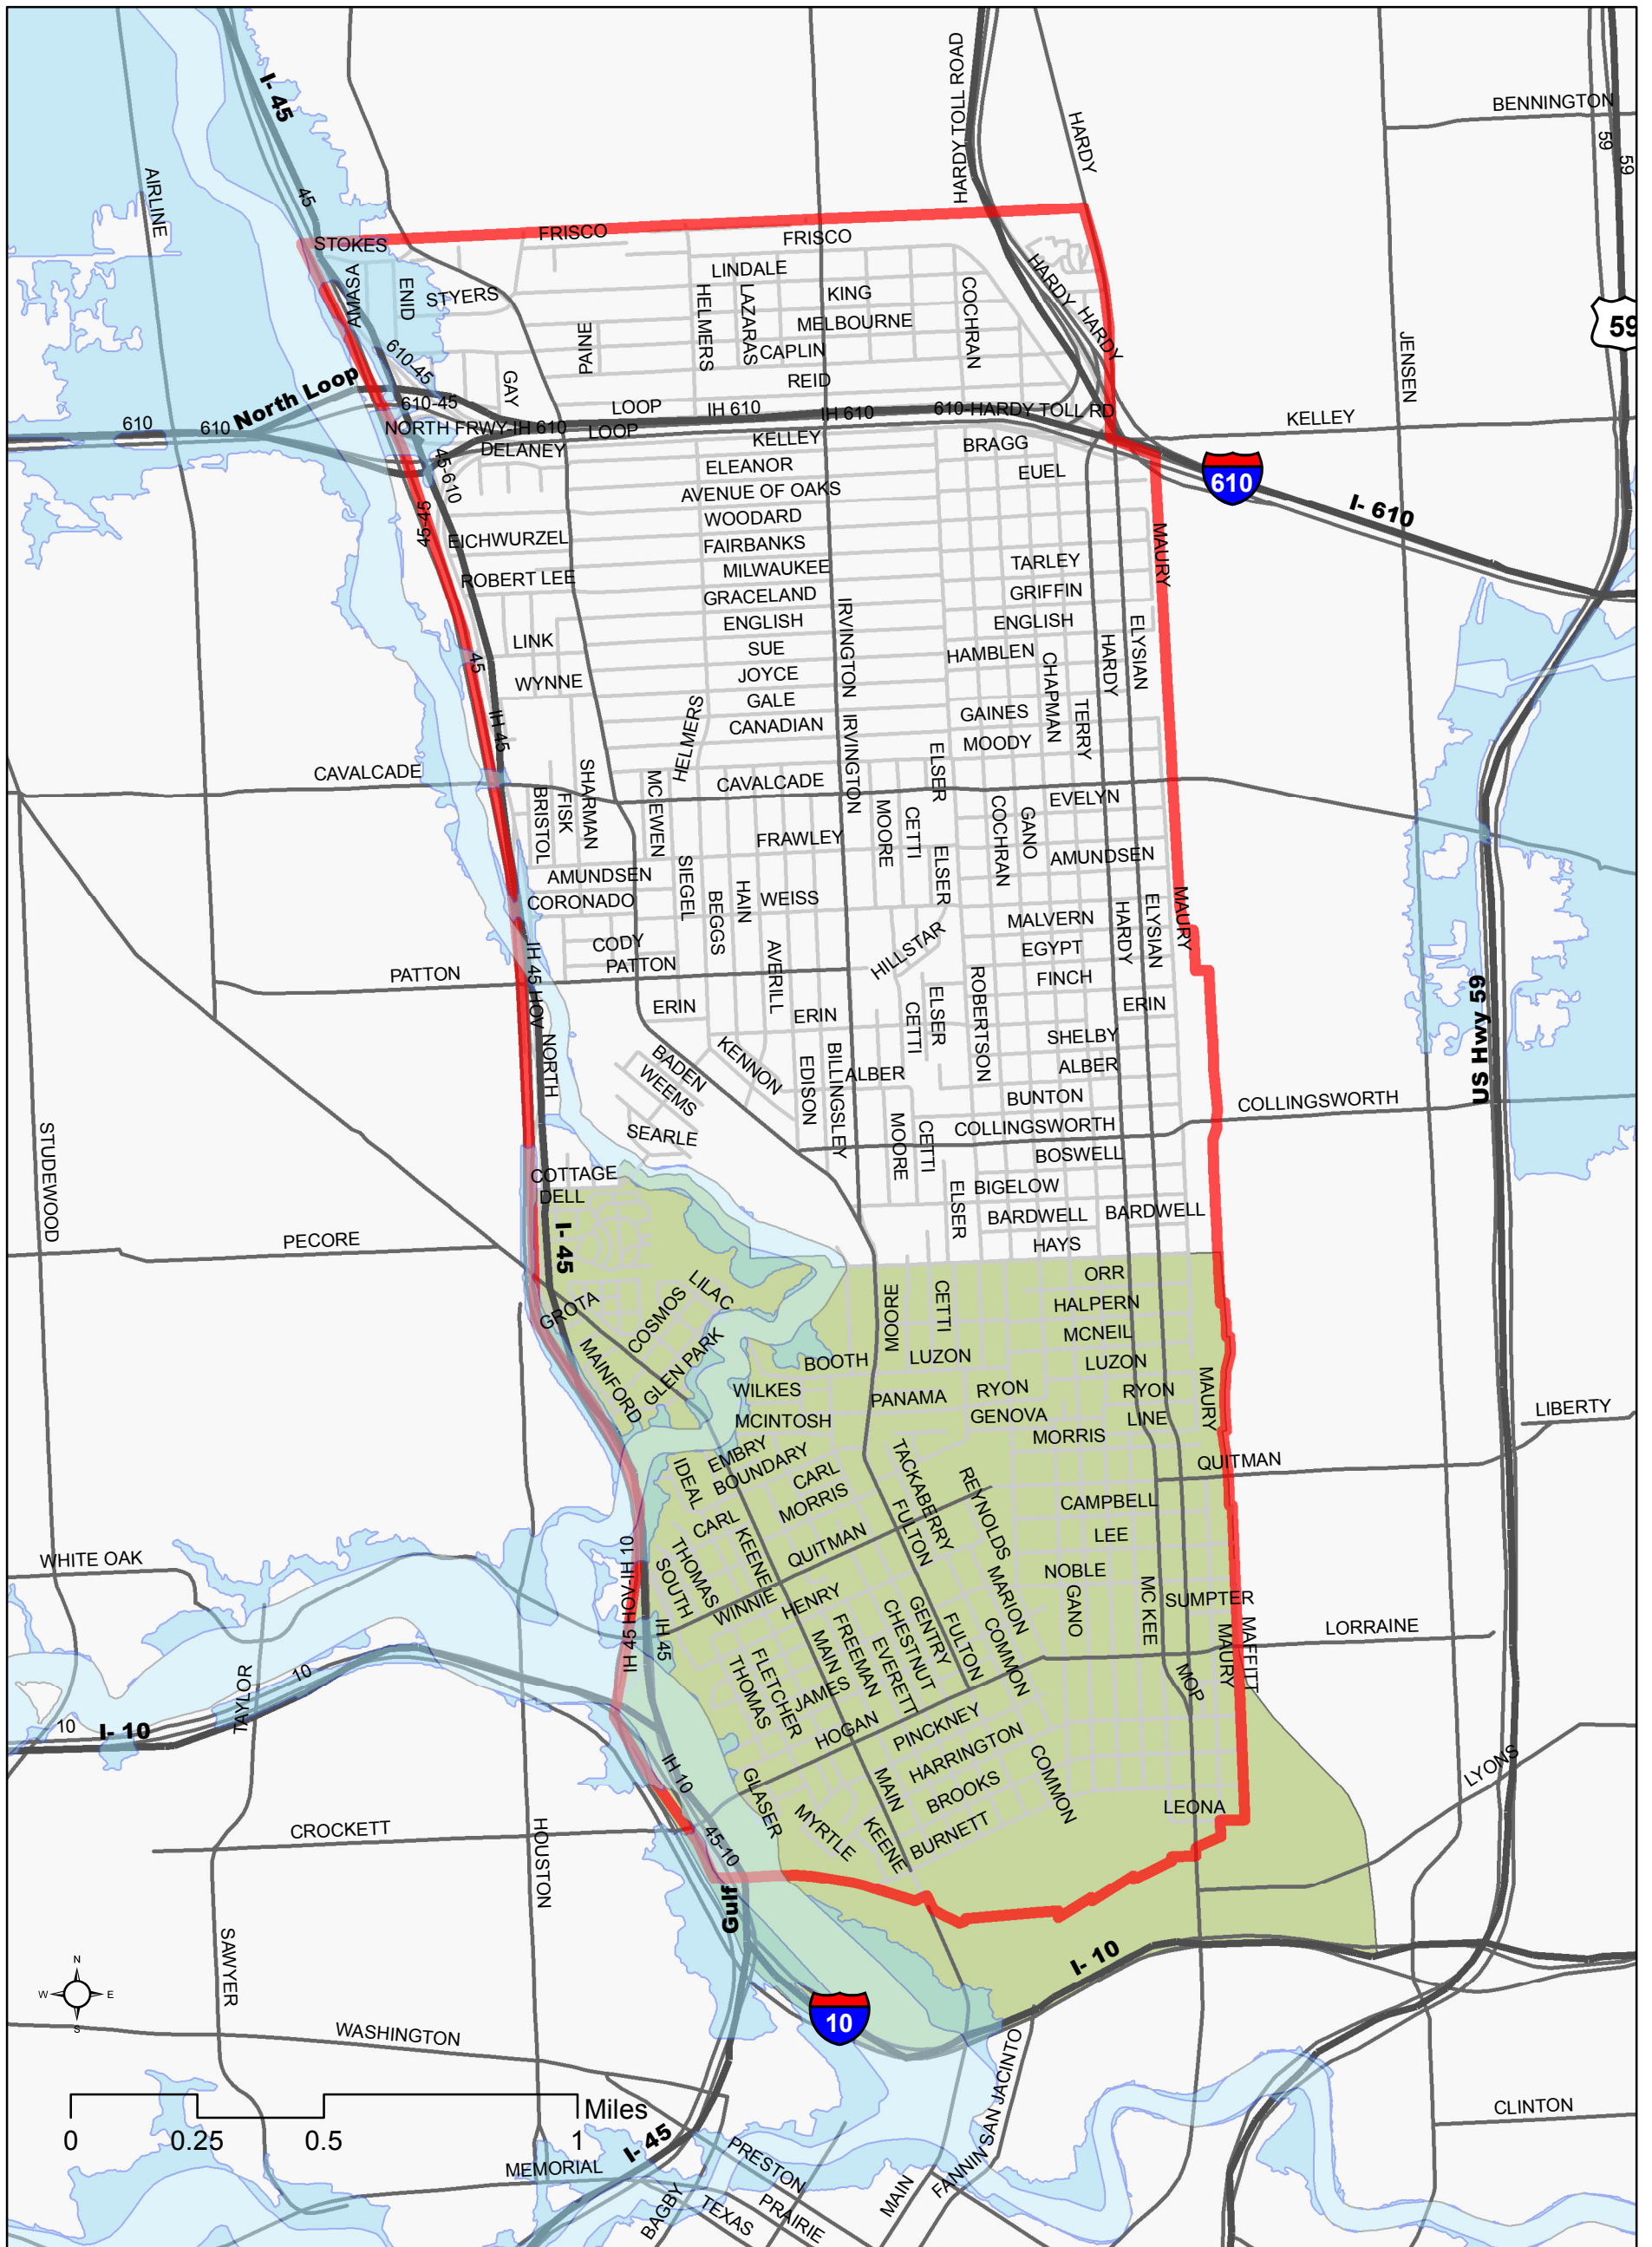

City of Houston Housing and Community Development Department NORTHSIDE VILLAGE DR2 Community Revitalization Area (CRA) Outreach Area

Legend

- Floodplain
- Floodway
- Community Revitalization Area
- CRA Outreach Boundary

457 Acres of 100-Year Floodplain Impact