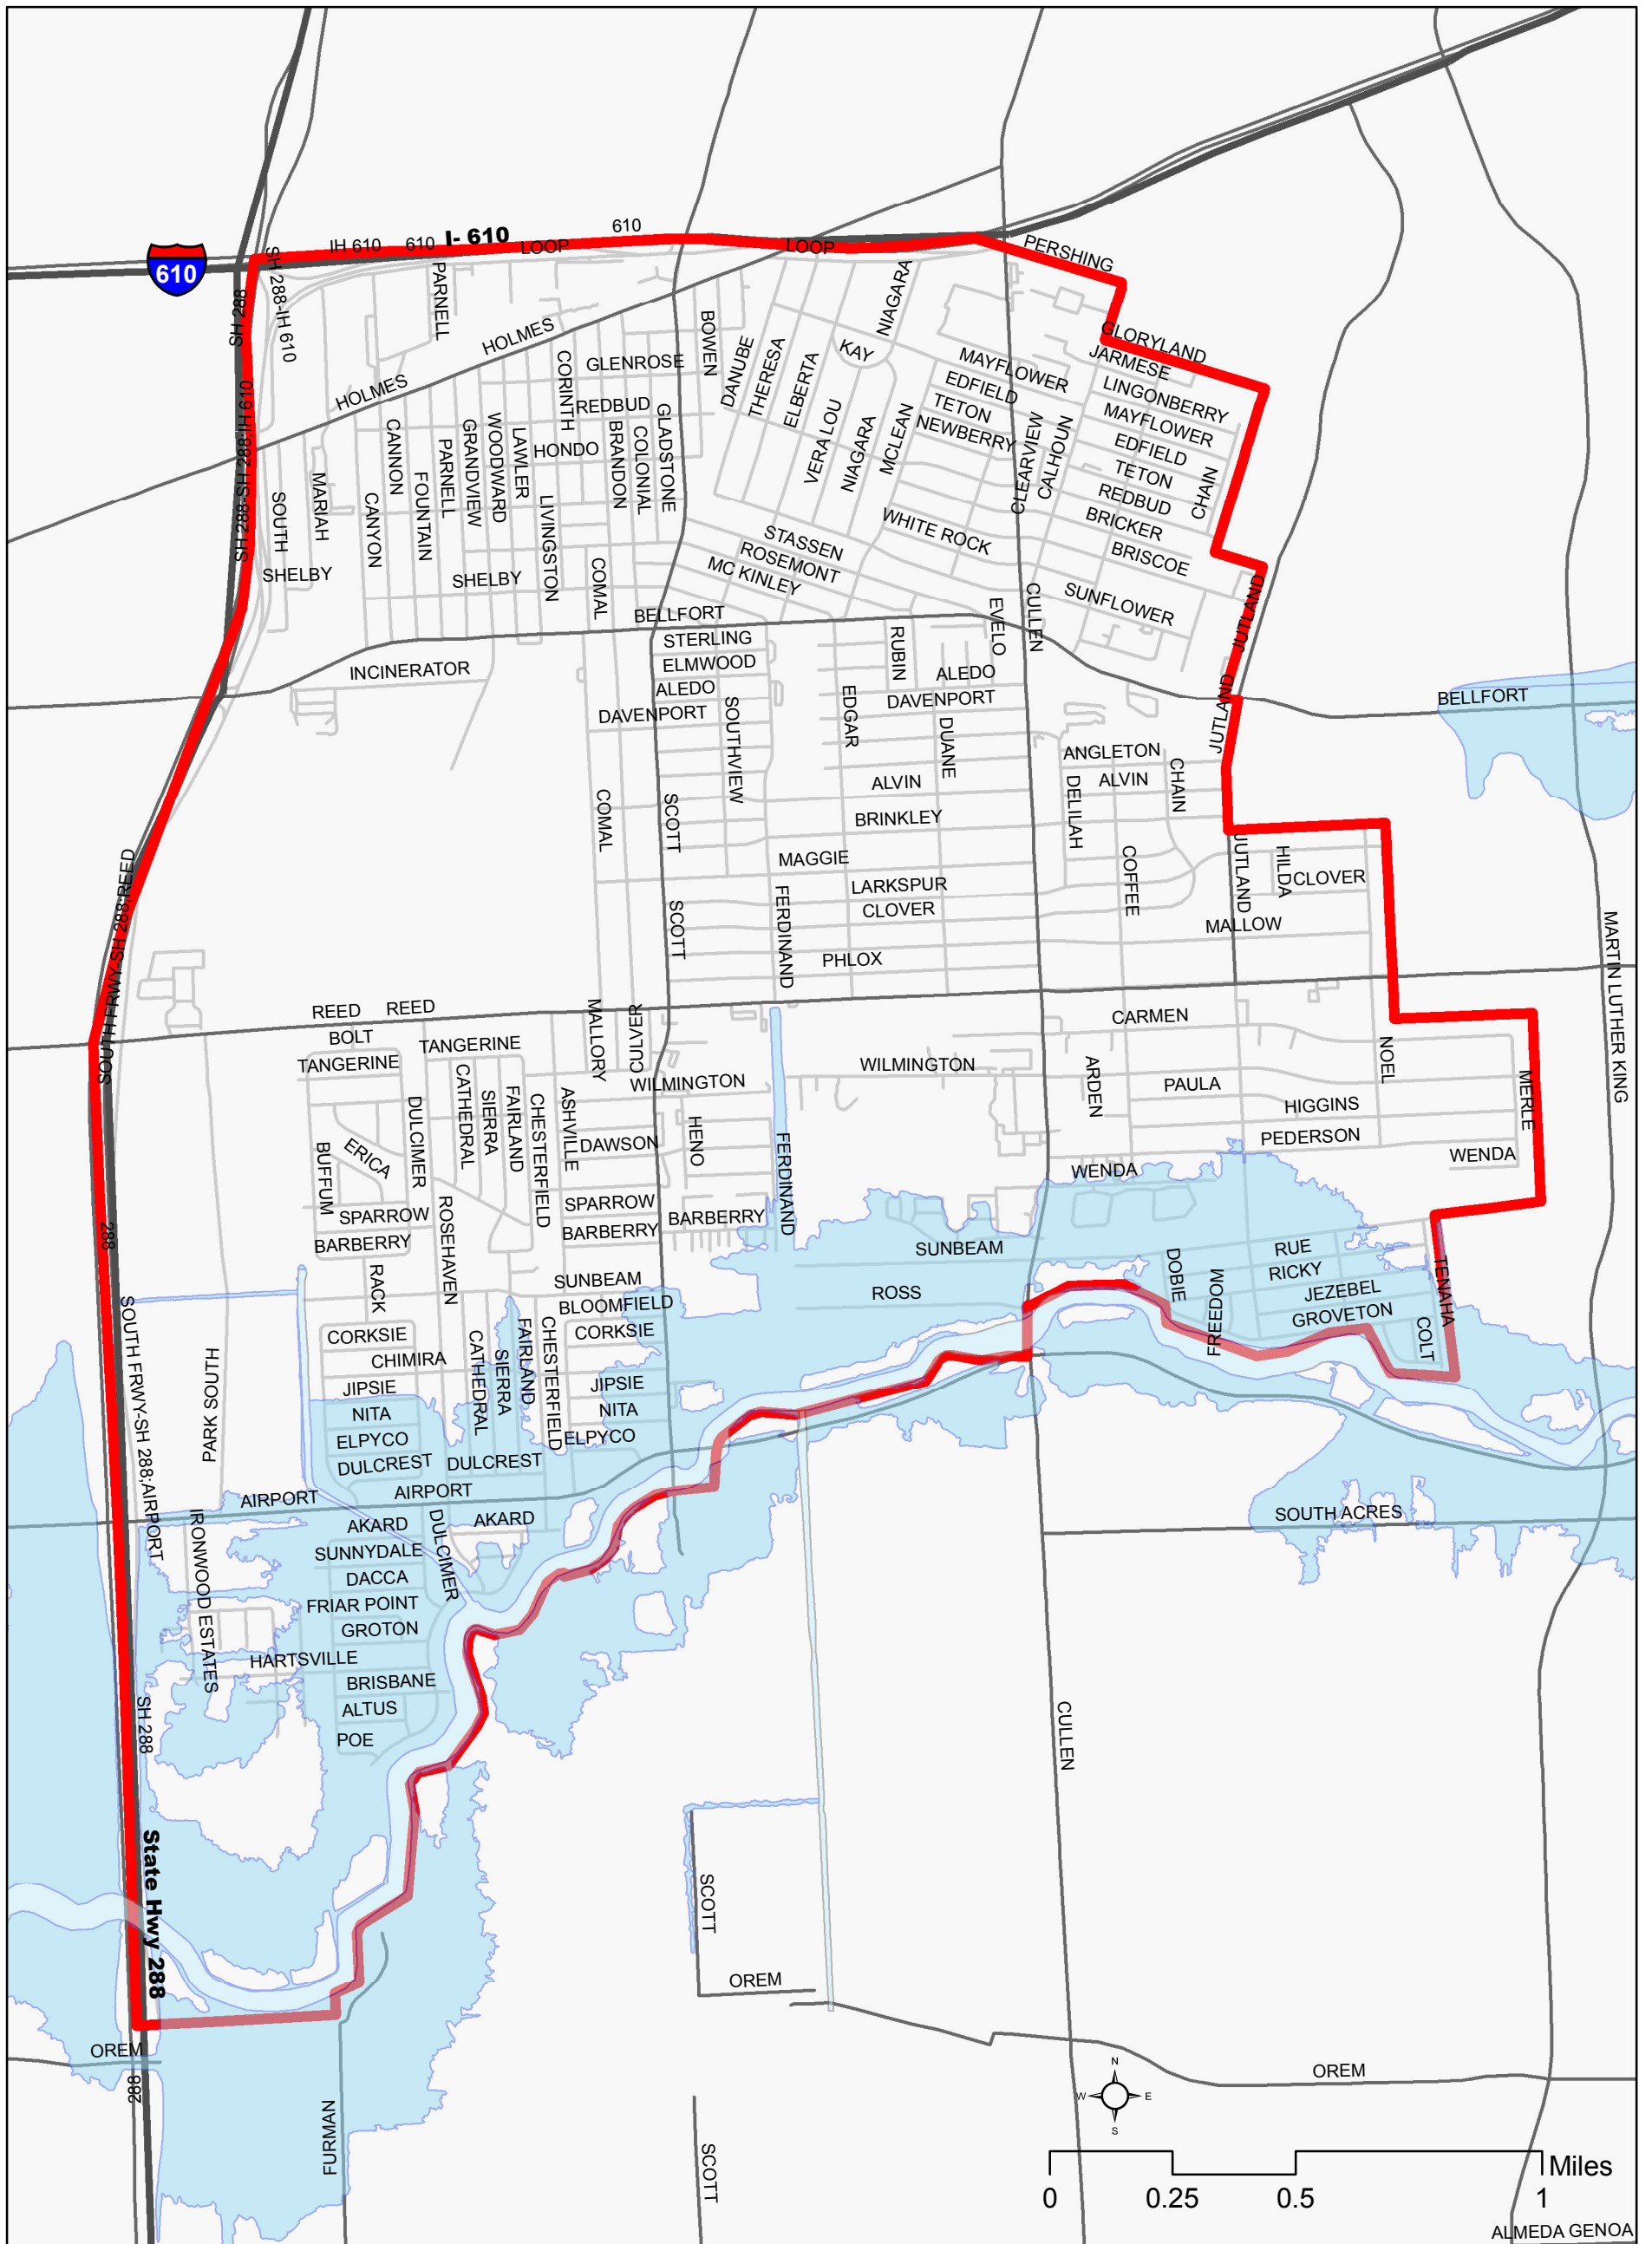

City of Houston Housing and Community Development Department SUNNYSIDE DR2 Community Revitalization Area (CRA) Outreach Area

Legend

- Floodplain
- Floodway
- CRA Outreach Boundary

1,148 Acres of 100-Year Floodplain Impact