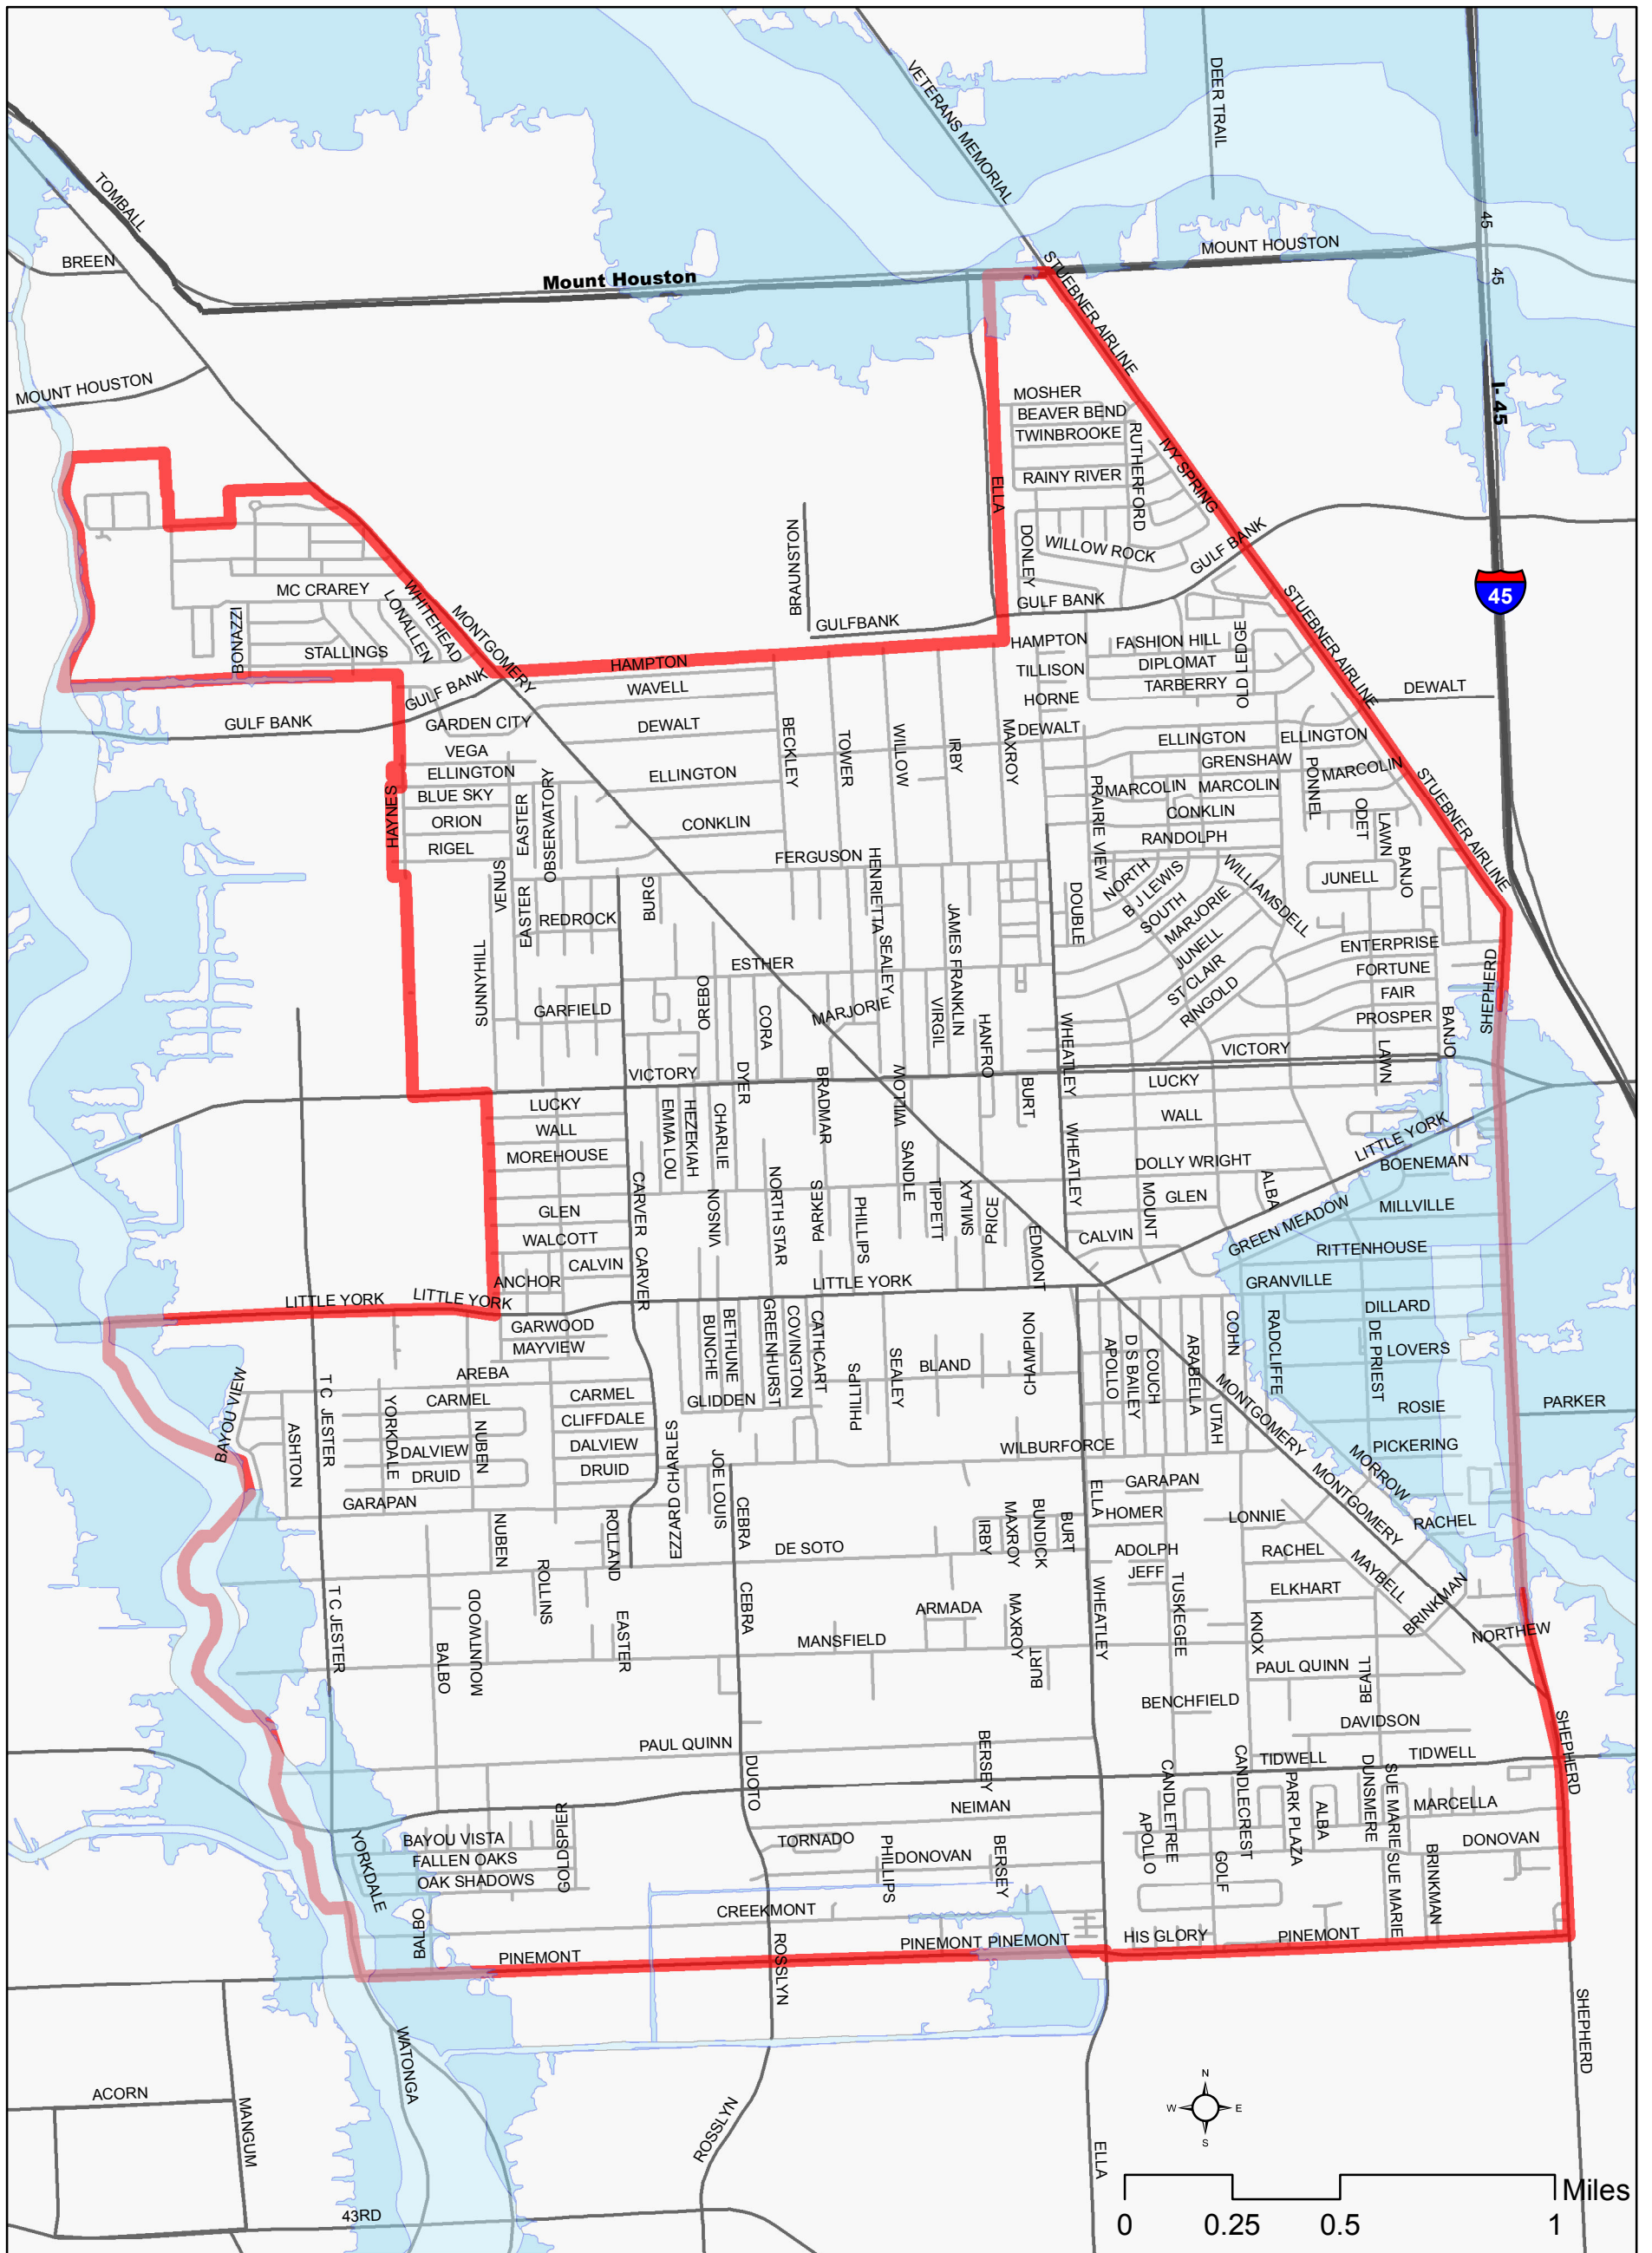

# City of Houston Housing and Community Development Department ACRES HOME DR2 Community Revitalization Area (CRA) Outreach Area

## Legend

- CRA Outreach Boundary
- Floodplain
- Floodway

**1,419 Acres of 100-Year Floodplain Impact**

## Legend

- Floodplain
- CRA Outreach Boundary
- Floodway

**822 Acres of 100-Year Floodplain Impact**

## Legend

- Floodplain
- Floodway
- CRA Outreach Boundary

1,148 Acres of 100-Year Floodplain Impact