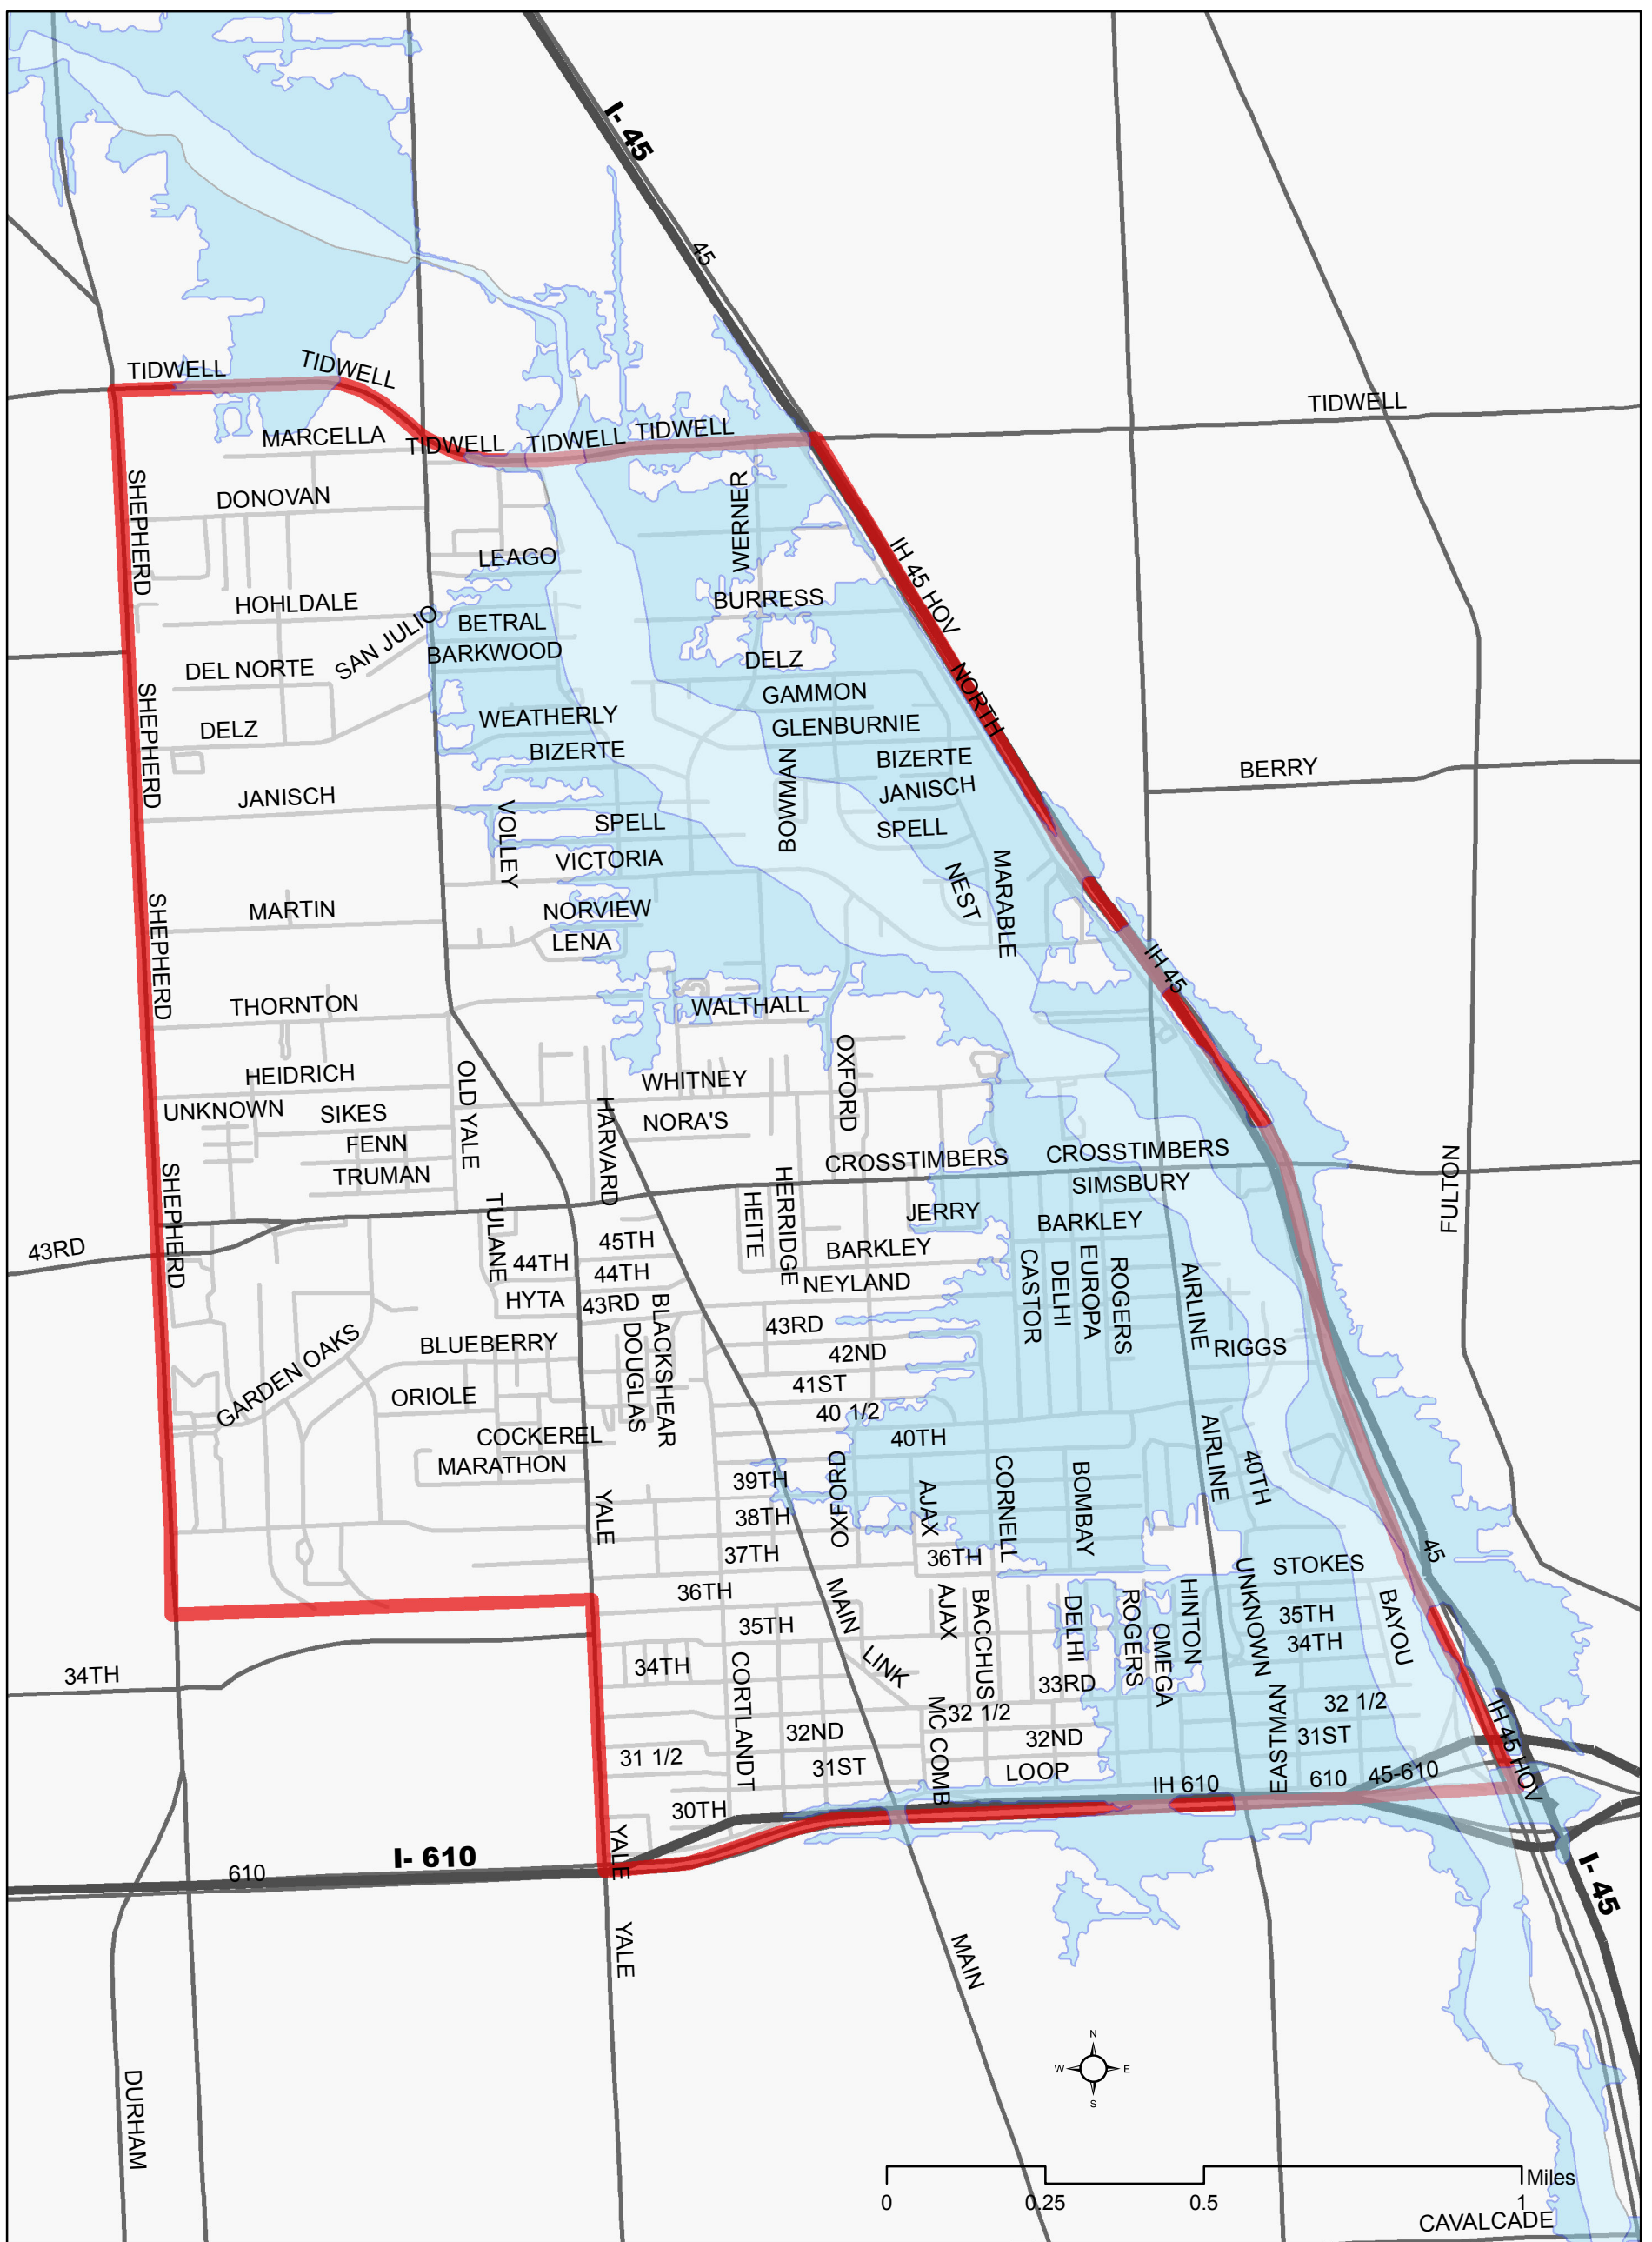

# City of Houston Housing and Community Development Department ACRES HOME DR2 Community Revitalization Area (CRA) Outreach Area

## Legend

- CRA Outreach Boundary
- Floodplain
- Floodway

**1,419 Acres of 100-Year Floodplain Impact**

## Legend

- Floodplain
- CRA Outreach Boundary
- Floodway

**822 Acres of 100-Year Floodplain Impact**

## Legend

- Floodplain
- Floodway
- CRA Outreach Boundary

1,148 Acres of 100-Year Floodplain Impact