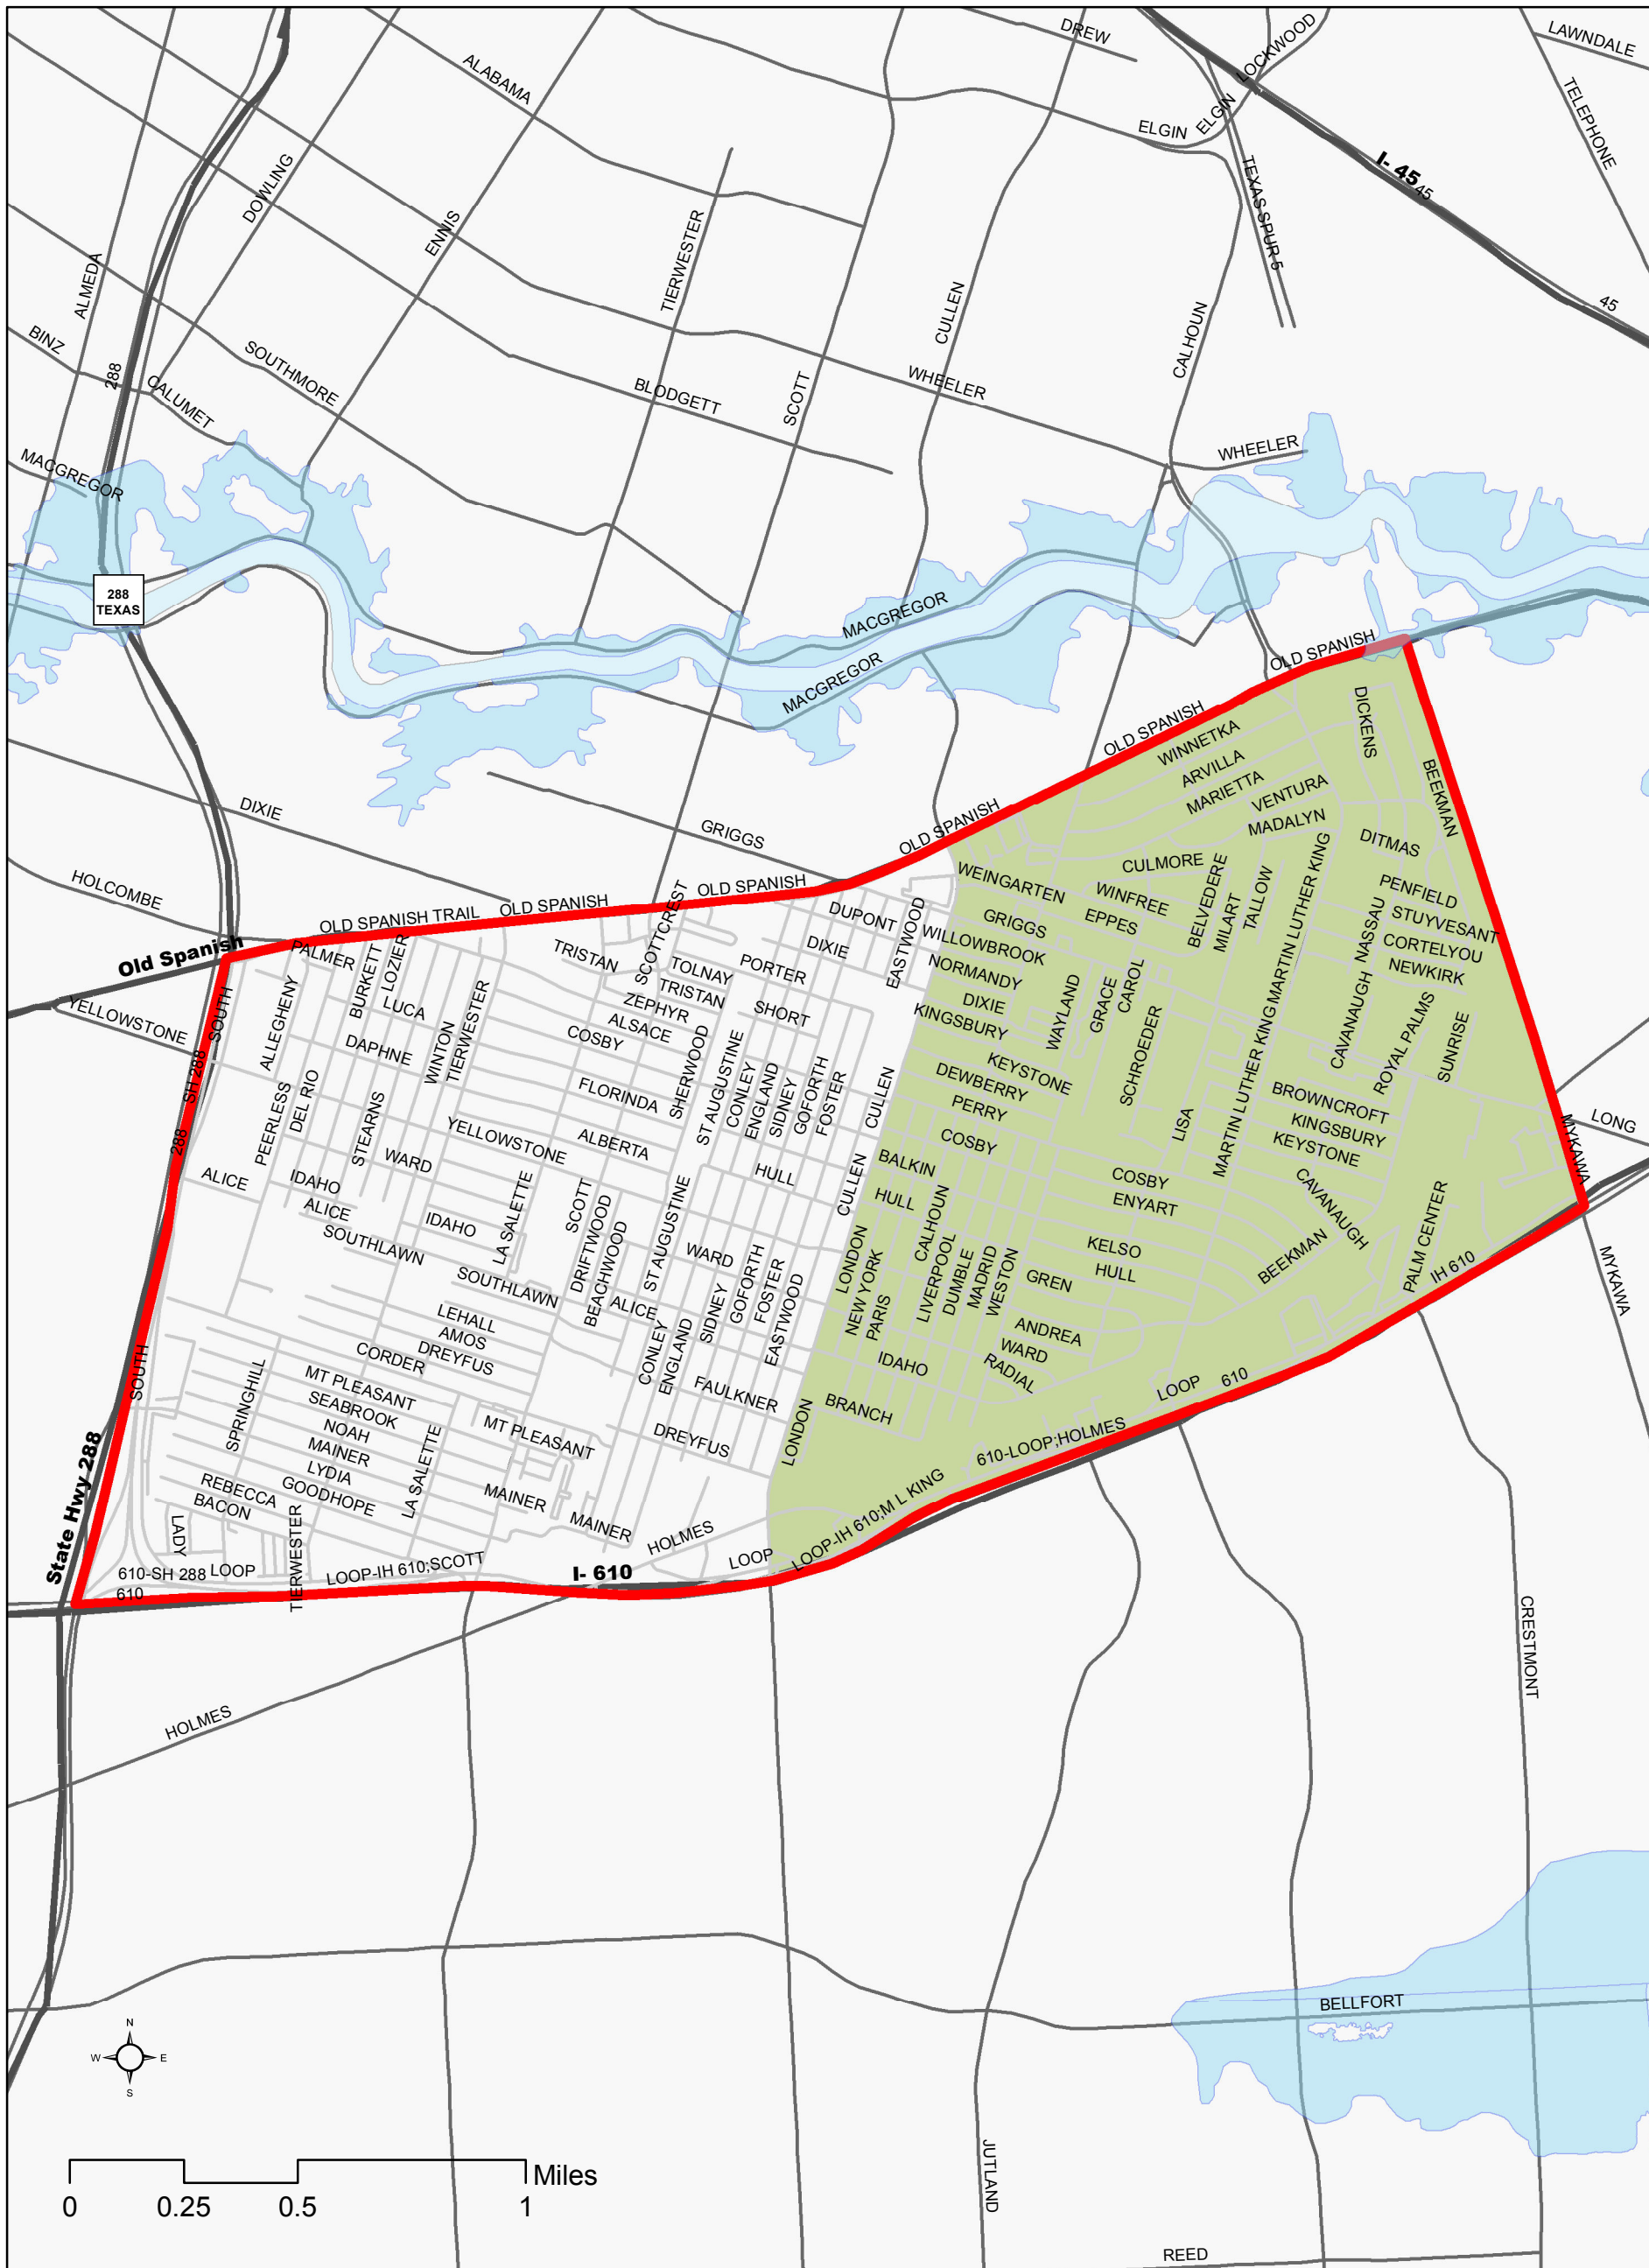

City of Houston Housing and Community Development Department OST-SOUTH UNION DR2 Community Revitalization Area (CRA) Outreach Area

Legend

- Floodplain
- Floodway
- Community Revitalization Area
- CRA Outreach Boundary

75 Acres of 100-Year Floodplain Impact