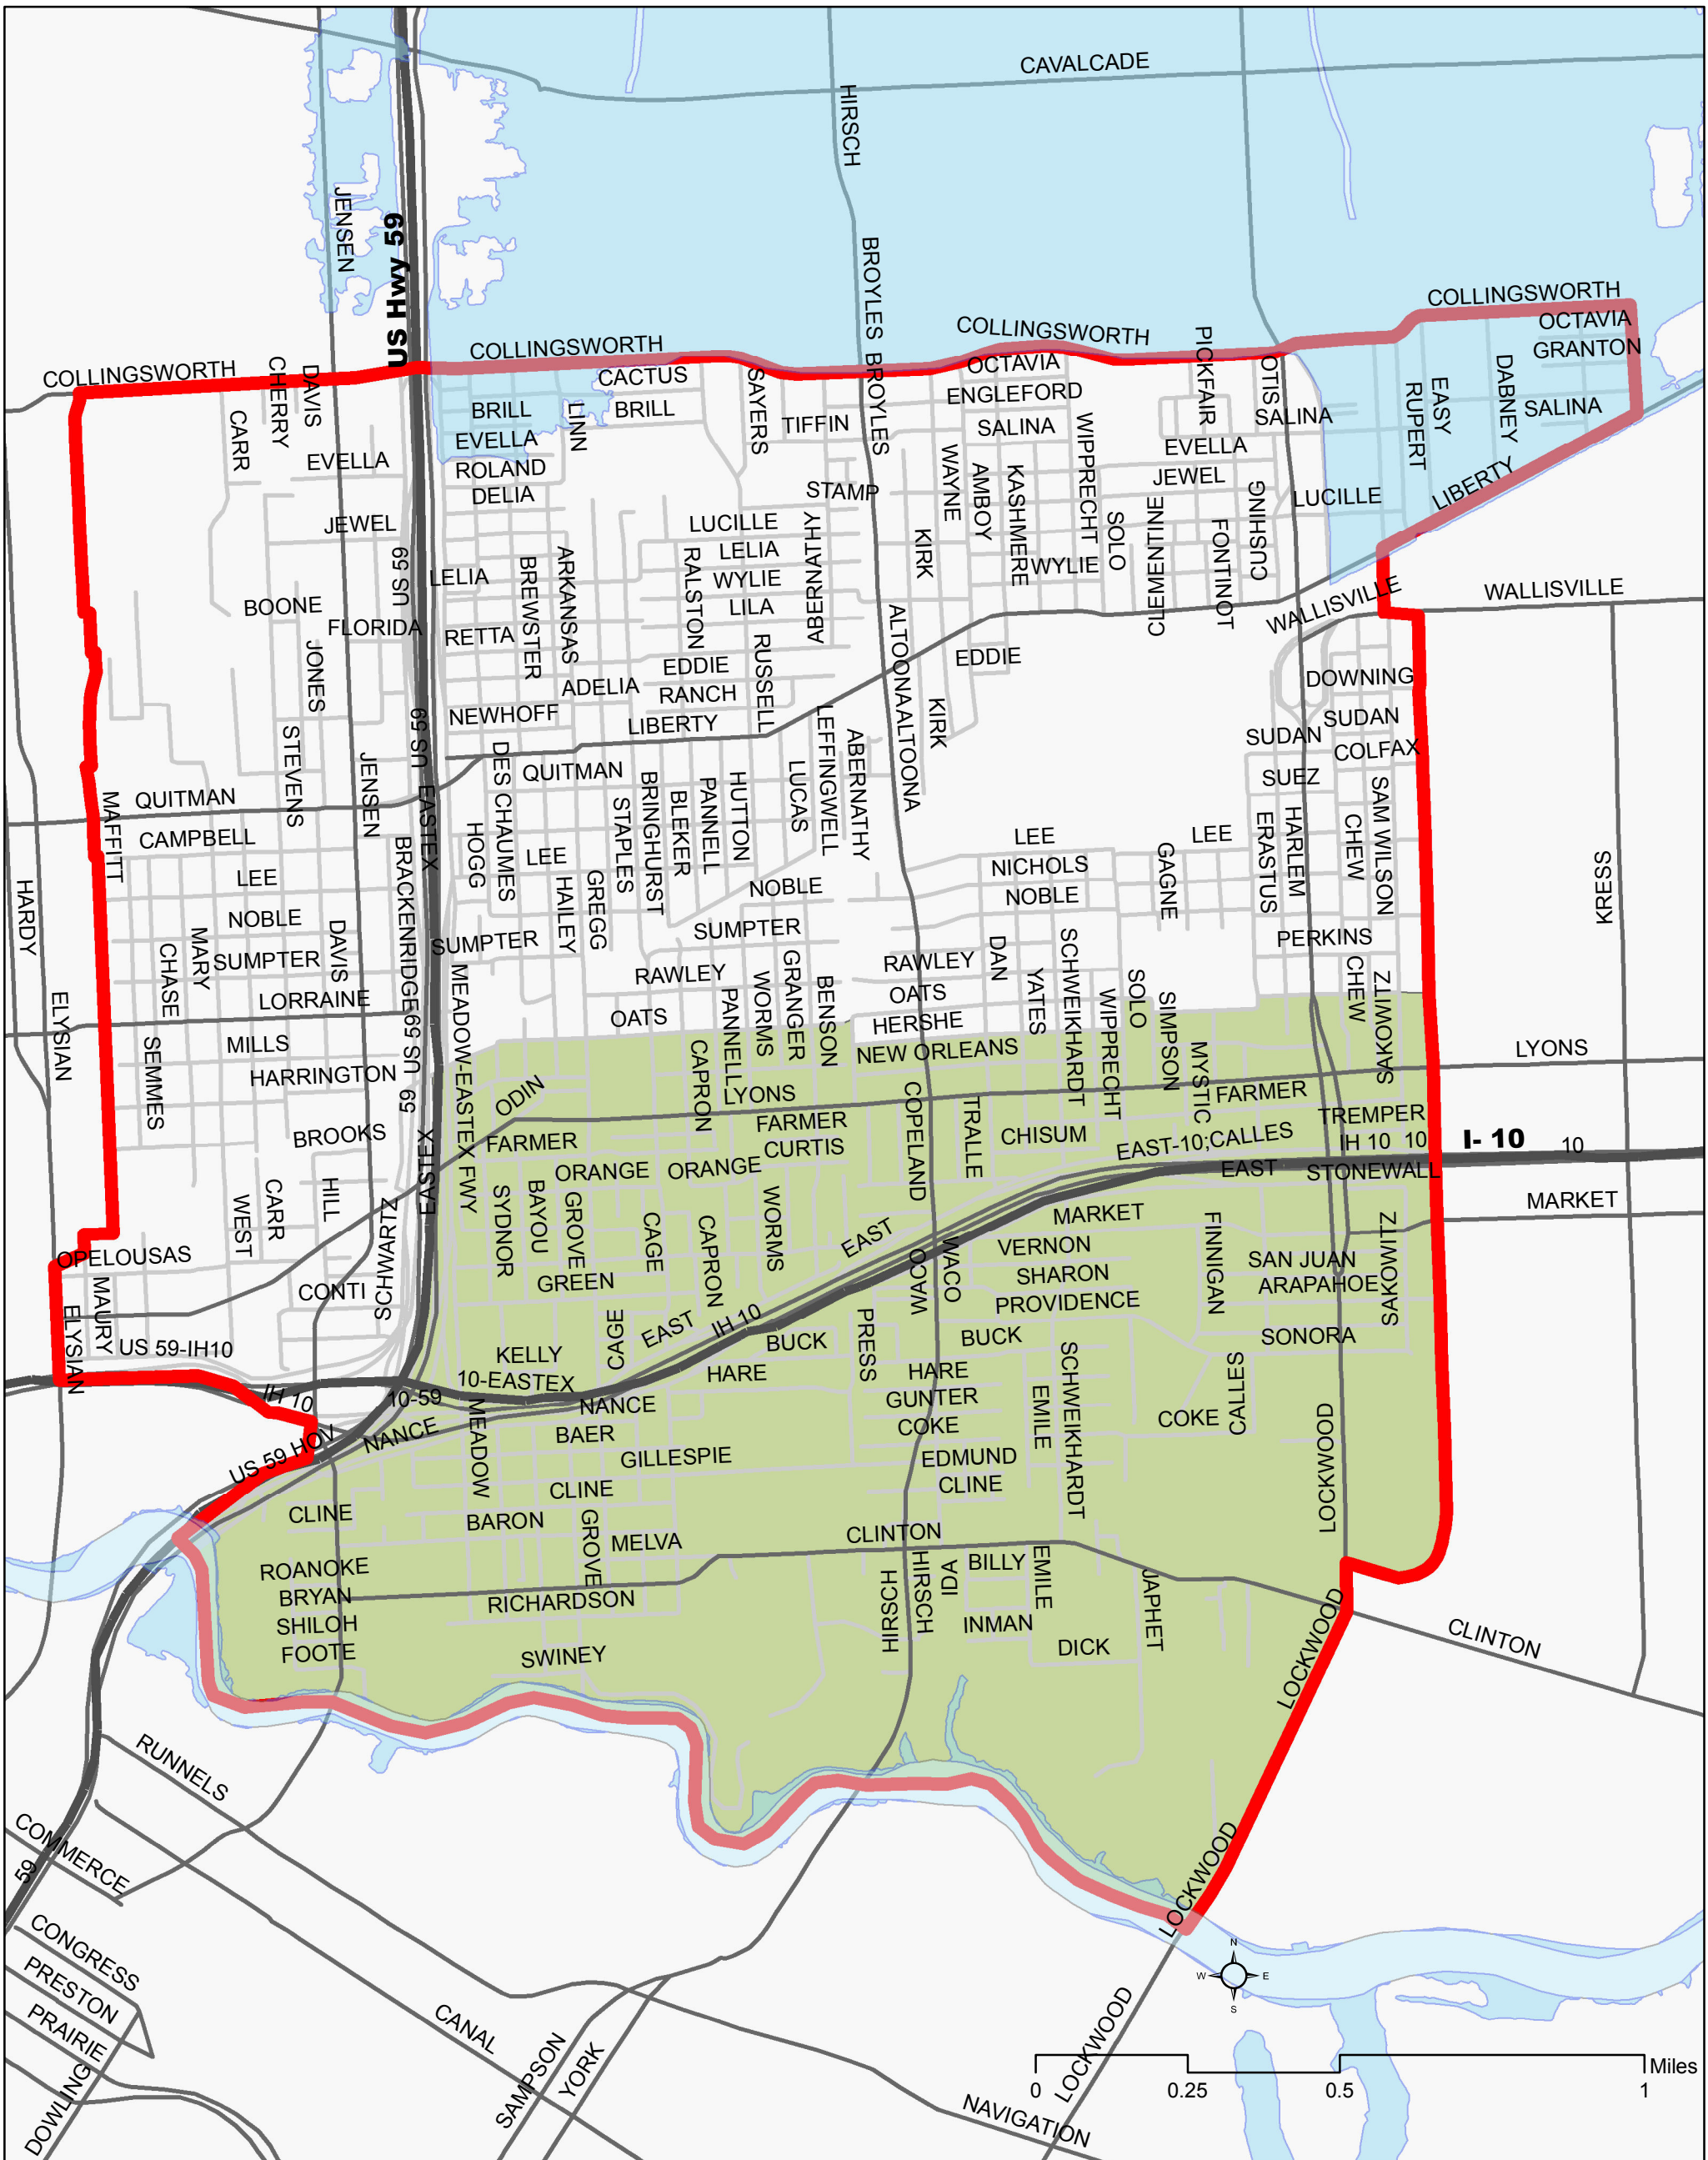

City of Houston Housing and Community Development Department GREATER FIFTH WARD DR2 Community Revitalization Area (CRA) Outreach Area

Legend

- Floodplain
- Floodway
- Community Revitalization Area
- CRA Outreach Boundary

1,539 Acres of 100-Year Floodplain Impact