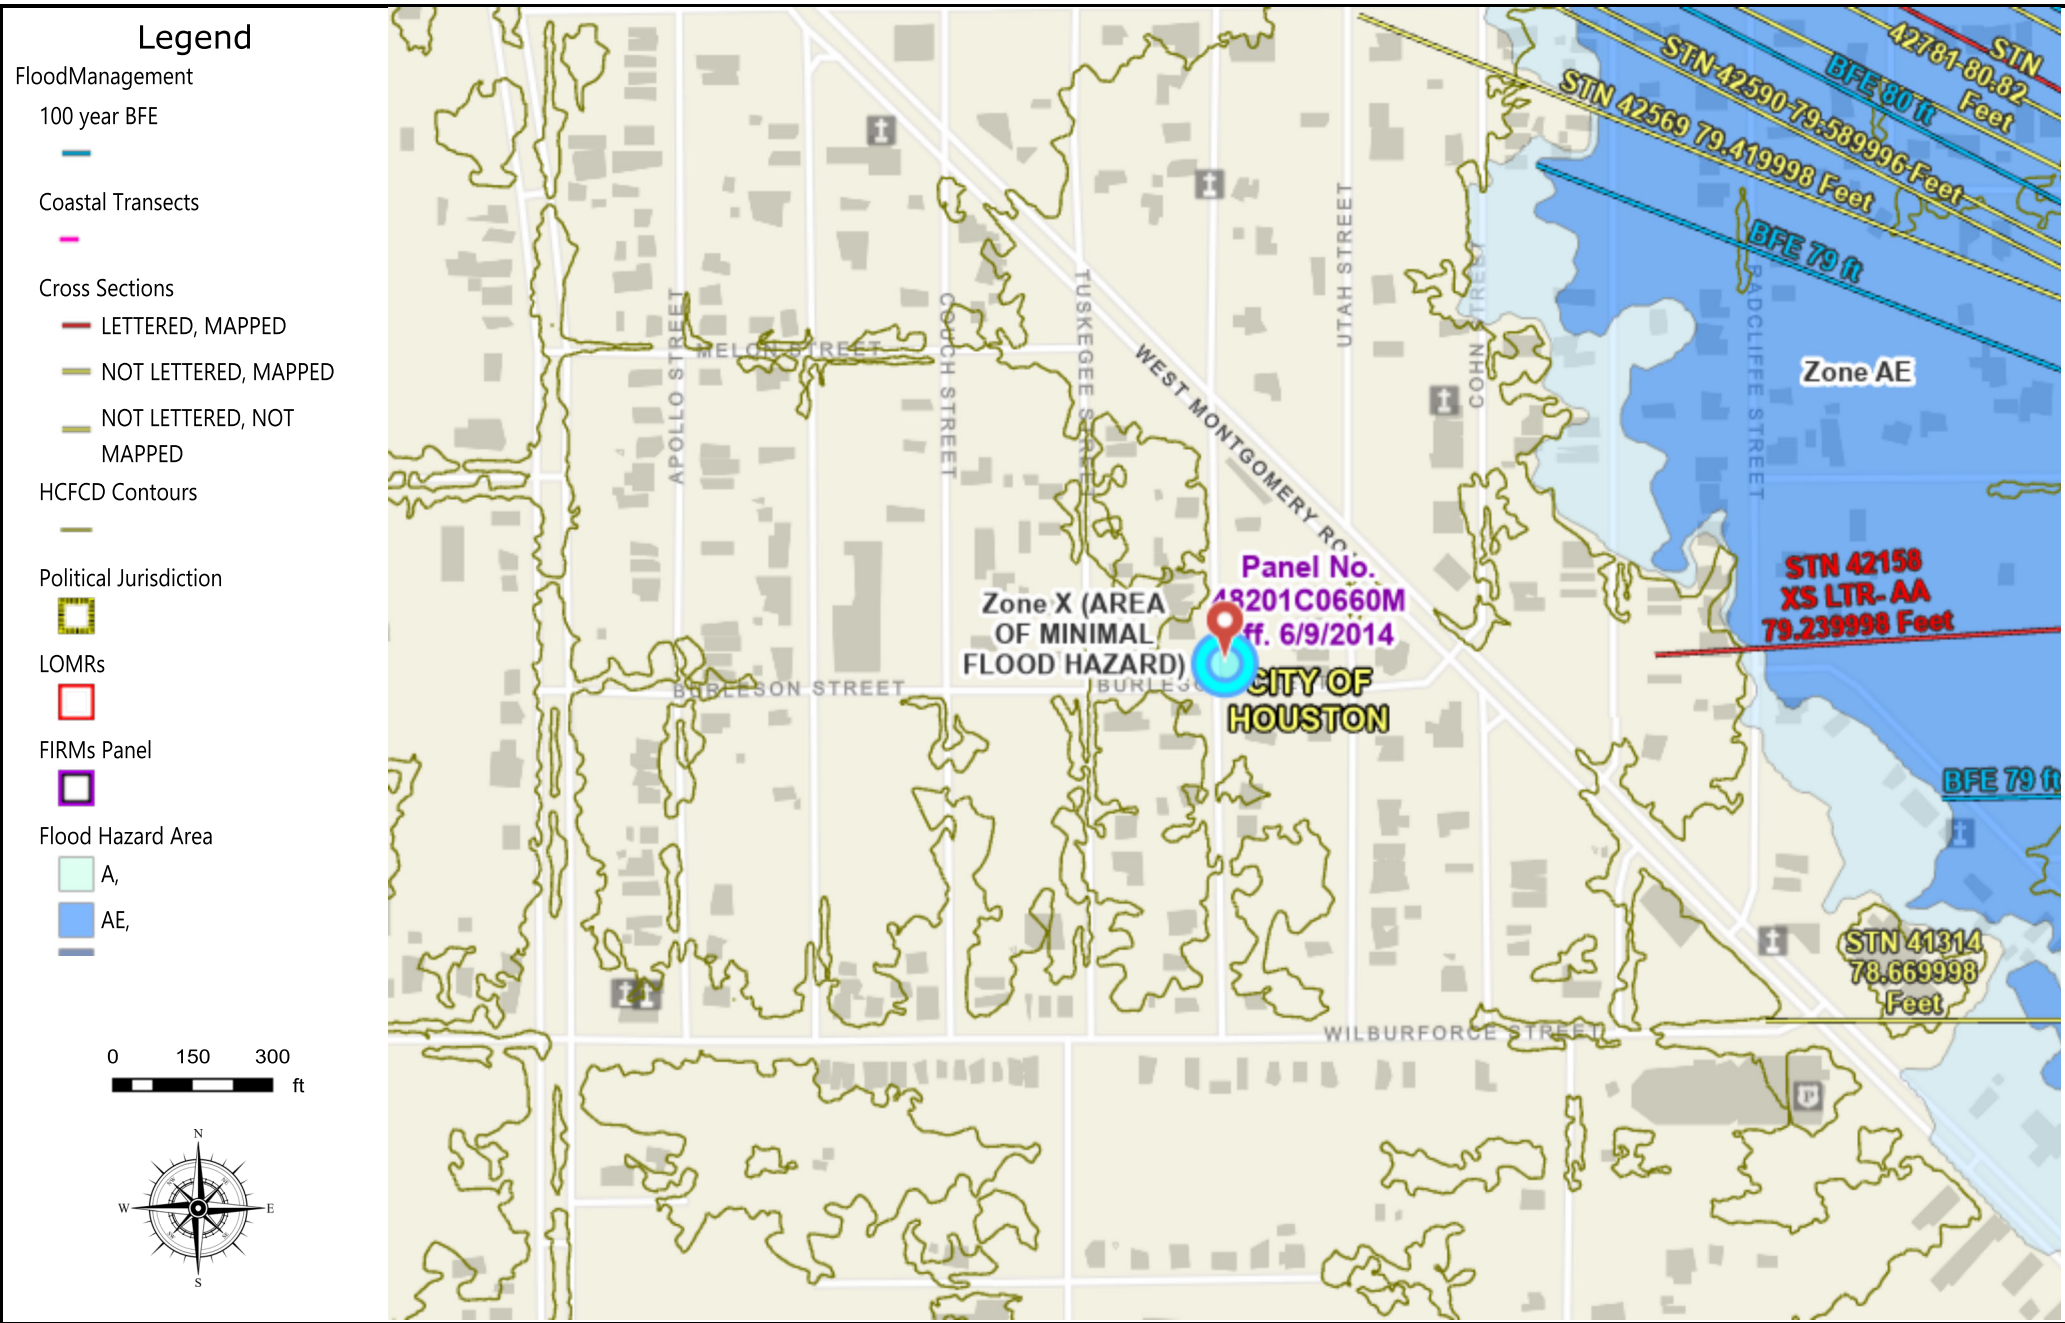

6604 Arabelle Floodway

The following data sets were generated by and for the Houston Public Works Department. The asset information within this map are continually being updated, refined and are being provided to your organization for official use only and remains the property of the Houston Public Works Department. Providing this document to you does not constitute a release under the Freedom of Information Act (5 U.S.C. [section] 552), and due to the sensitivity of the information, this document must be appropriately safeguarded. PLEASE NOTE that these data sets are NOT intended to be used as an authoritative public record for any geographic location or as a legal document and have no legal force or effect. Users are responsible for checking the accuracy, completeness, currency and/or suitability of these datasets themselves. The Department makes no representation, guarantee or warranty as to the accuracy, completeness, currency, or suitability of these datasets, which are provided "AS IS"