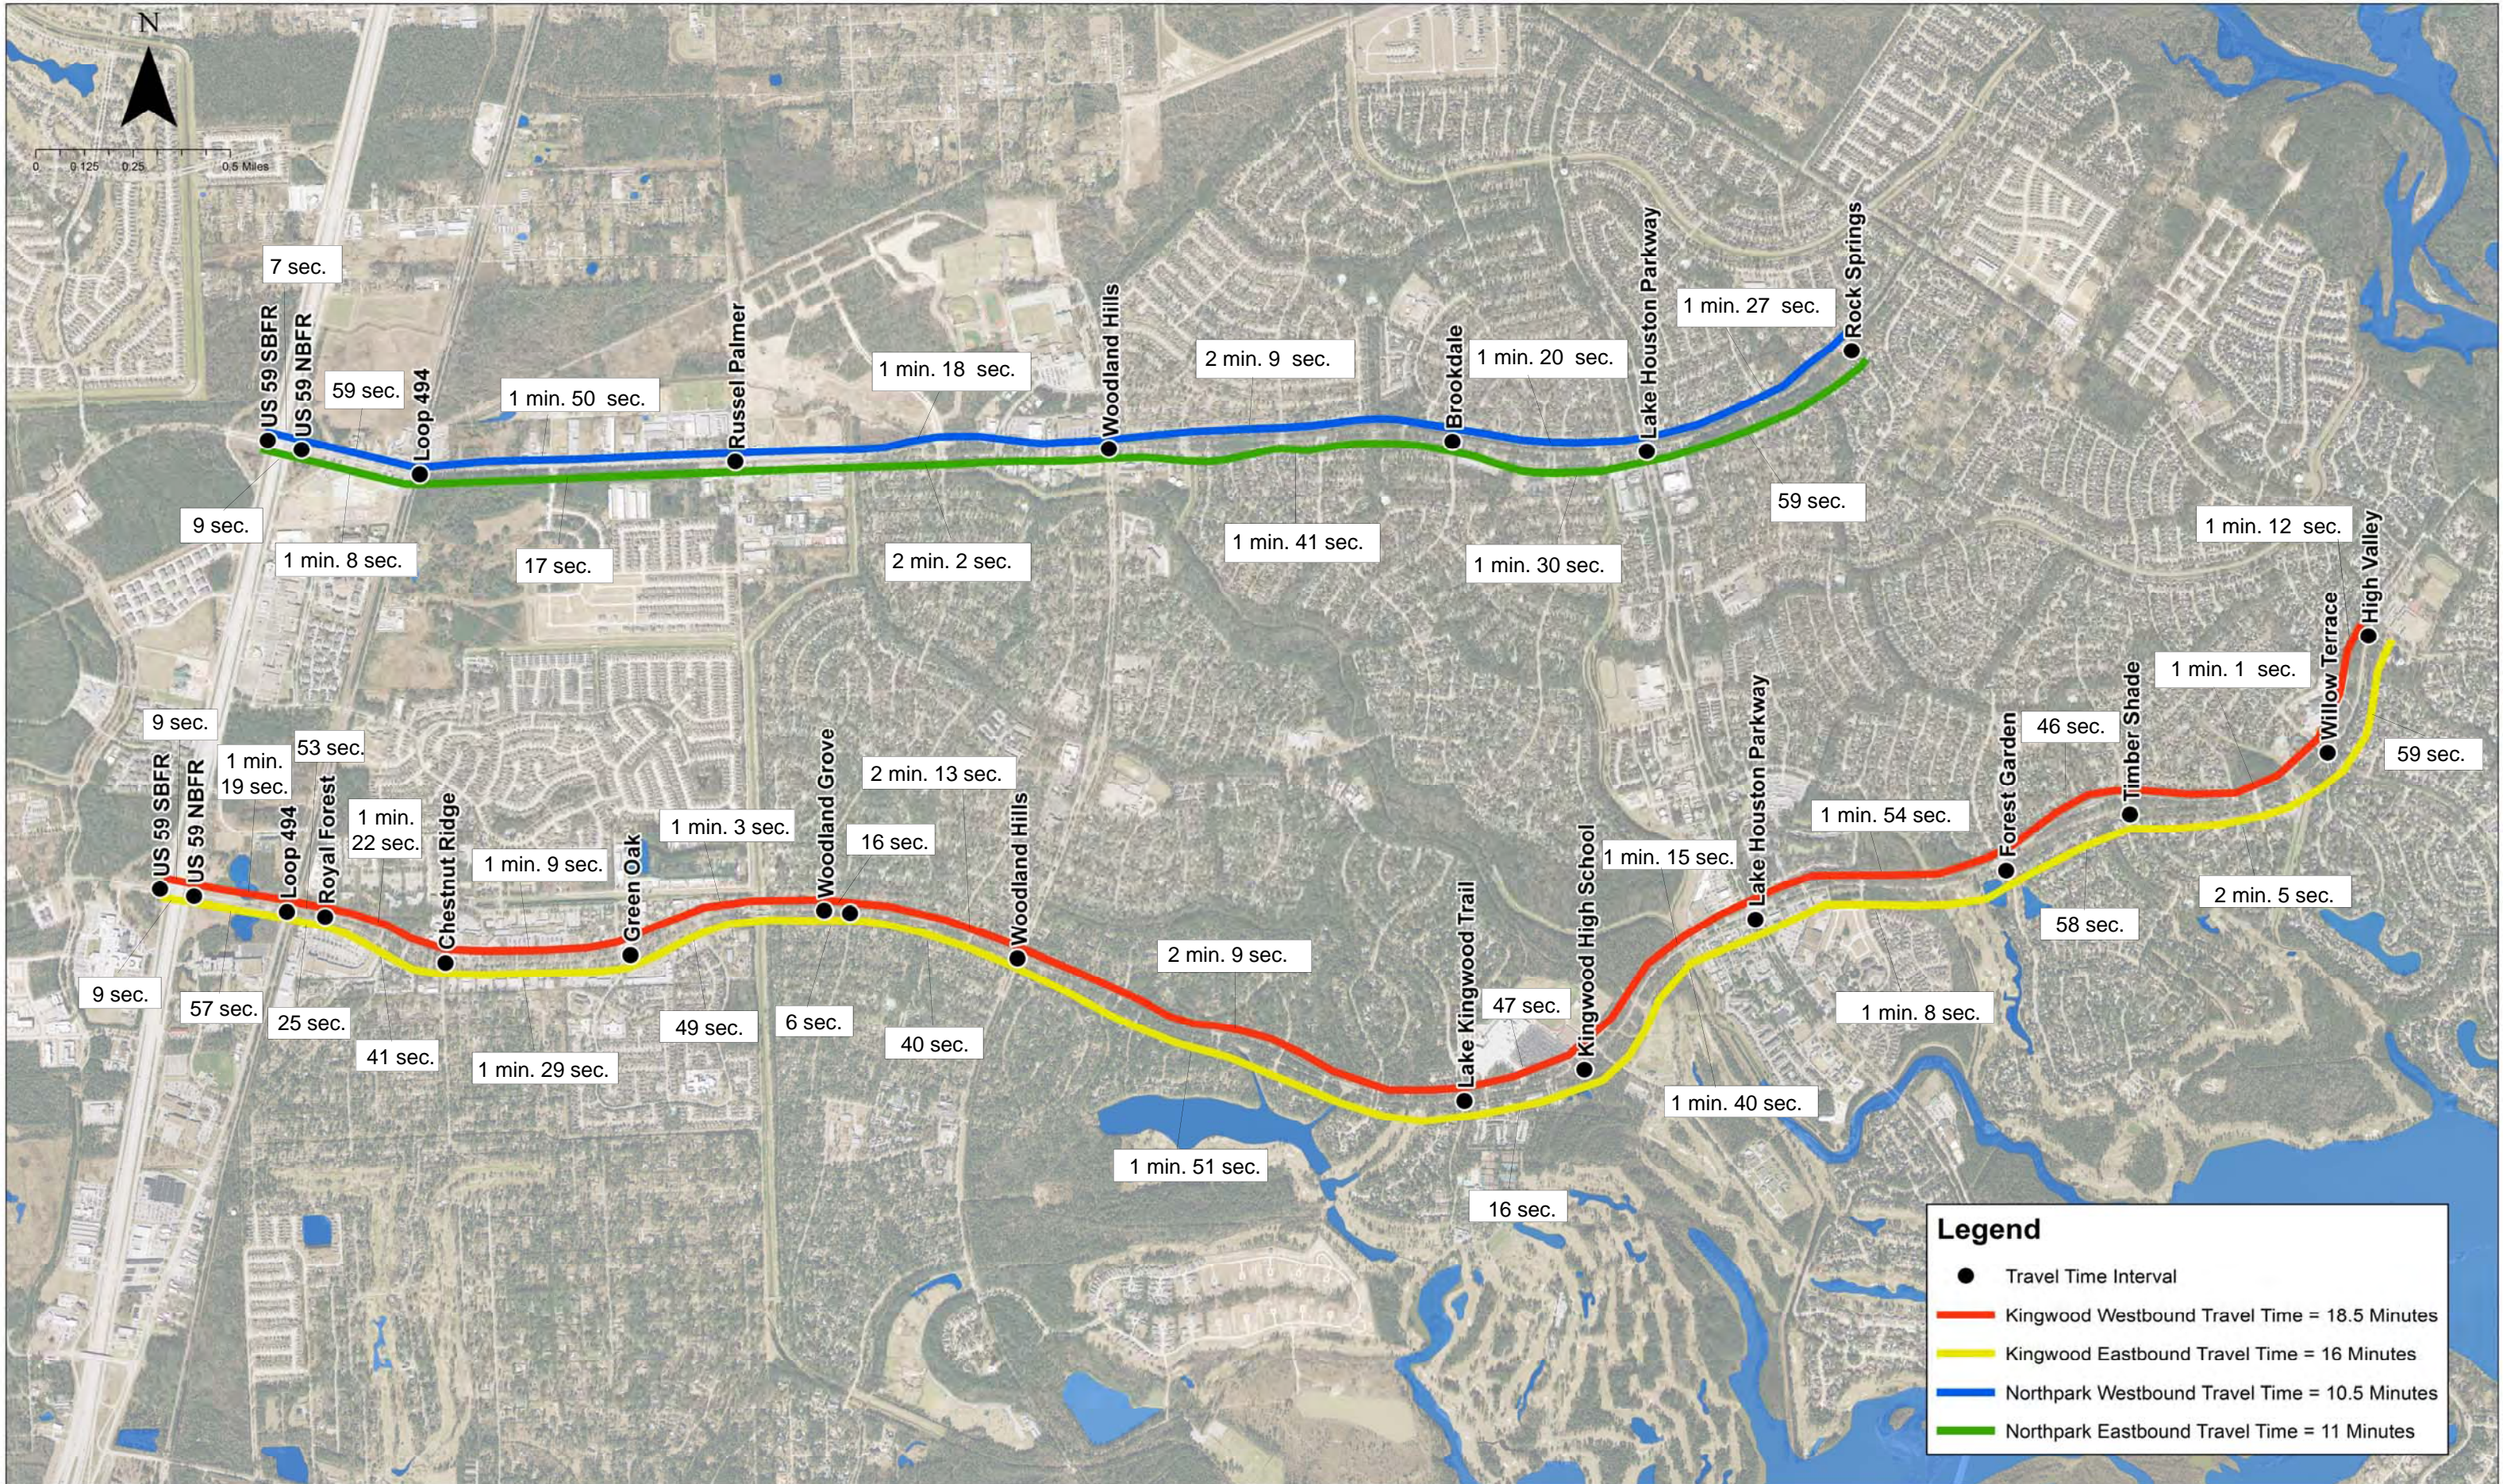

EXISTING TRAVEL TIMES - AM PEAK

Lake Houston/Kingwood Area Mobility Study

EXISTING TRAVEL TIMES - PM PEAK

Lake Houston/Kingwood Area Mobility Study